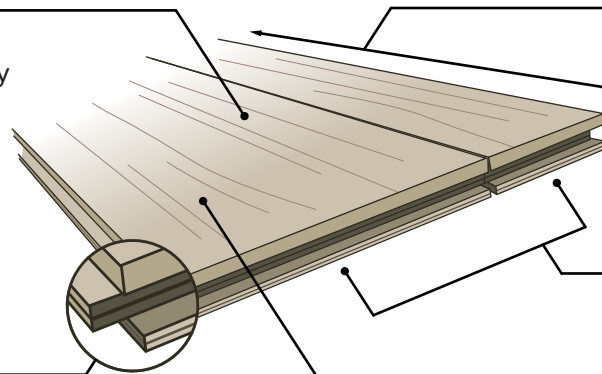

The
Longhouse
Plank *Collection*

RealWoodFloors

Old Frisian

RealWoodFloors

The Longhouse Plank Collection

BEAUTY + BRAWN

- Ultra Matte Low Sheen
- 50 Year Residential Finish Warranty
- Easy Clean & Durable UV Oil Finish
- Multi-Textured:
 - Genuine Handscraping
 - Wirebrushed Grain
 - Circle Saw Marks
 - Band Saw Marks

GO LONG!

- Variable Lengths up to 7'
- Exceeds Industry Standard
- 25.3 Square Feet Per Box

- 7 1/2" & 3 1/2"**
MULTIPLE WIDTH
- Equal Lineal Footage in Each Box

MULTY-PLY CORE

- Versatile Installation Capabilities
- Engineered for Maximum Stability
- Renewably Sourced Core Material
- Cross Directional Hardwood Substrate

WELL BUILT

- 1/2" Thick Profile
- 2 mm Sliced Hardwood Veneer
- Highest Caliber Precision Milling

Langhus EUROPEAN WHITE OAK

Dreghorn EUROPEAN WHITE OAK

Jutland EUROPEAN WHITE OAK

Heorot EUROPEAN WHITE OAK