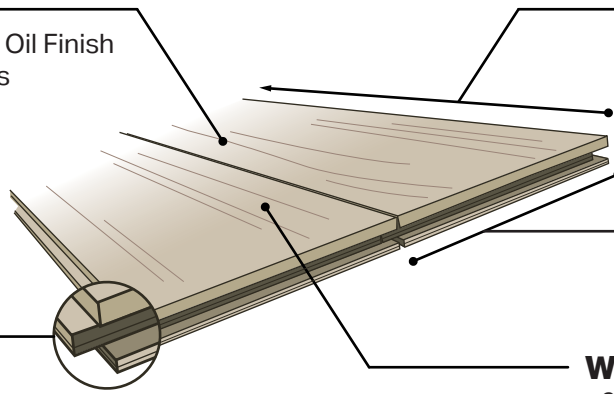

RealWoodFloors

The Vintage Loft Collection

BEAUTY + BRAWN

- Easy Clean, Closed Pore UV Cured Oil Finish
- Weathered and Reclaimed Textures
- Brushed To Reveal Authentic Grain
- 50 Year Residential Warranty
- Satin Matte Sheen

GO LONG!

- Variable Lengths up to 8'
- Exceeds Industry Standard

8 1/2" WIDE PLANK
- 22.75 sq ft per box

MULTI-PLY CORE

- Versatile Installation Capabilities
- Engineered for Maximum Stability
- Renewably Sourced Core Material
- Cross Directional Hardwood Substrate

WELL BUILT

- 9/16" Thick Profile
- 4mm Sawn Cut Hardwood Veneer
- Highest Caliber Precision Milling

DIVERSE PALETTE: Significant variation in color, contrast and texture are intentional and to be expected.