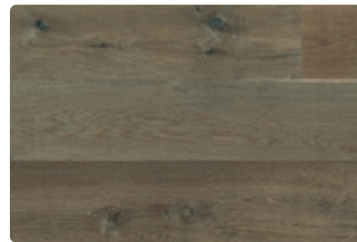

Distillery EUROPEAN OAK