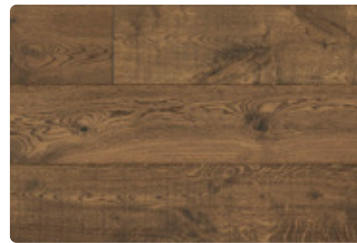

Tavern EUROPEAN OAK