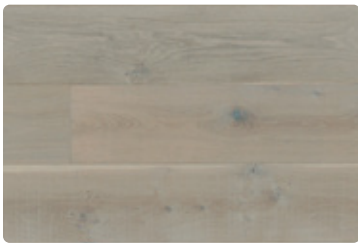

RealWoodFloors

The Vintage Loft Collection

BEAUTY + BRAWN

- Easy Clean, Closed Pore UV Cured Oil Finish
- Weathered and Reclaimed Textures
- Brushed To Reveal Authentic Grain
- 50 Year Residential Warranty
- Satin Matte Sheen

GO LONG!

- Variable Lengths up to 8'
- Exceeds Industry Standard

8 1/2" WIDE PLANK
- 22.75 sq ft per box

MULTI-PLY CORE

- Versatile Installation Capabilities
- Engineered for Maximum Stability
- Renewably Sourced Core Material
- Cross Directional Hardwood Substrate

WELL BUILT

- 9/16" Thick Profile
- 4mm Sawn Cut Hardwood Veneer
- Highest Caliber Precision Milling

DIVERSE PALETTE: Significant variation in color, contrast and texture are intentional and to be expected.